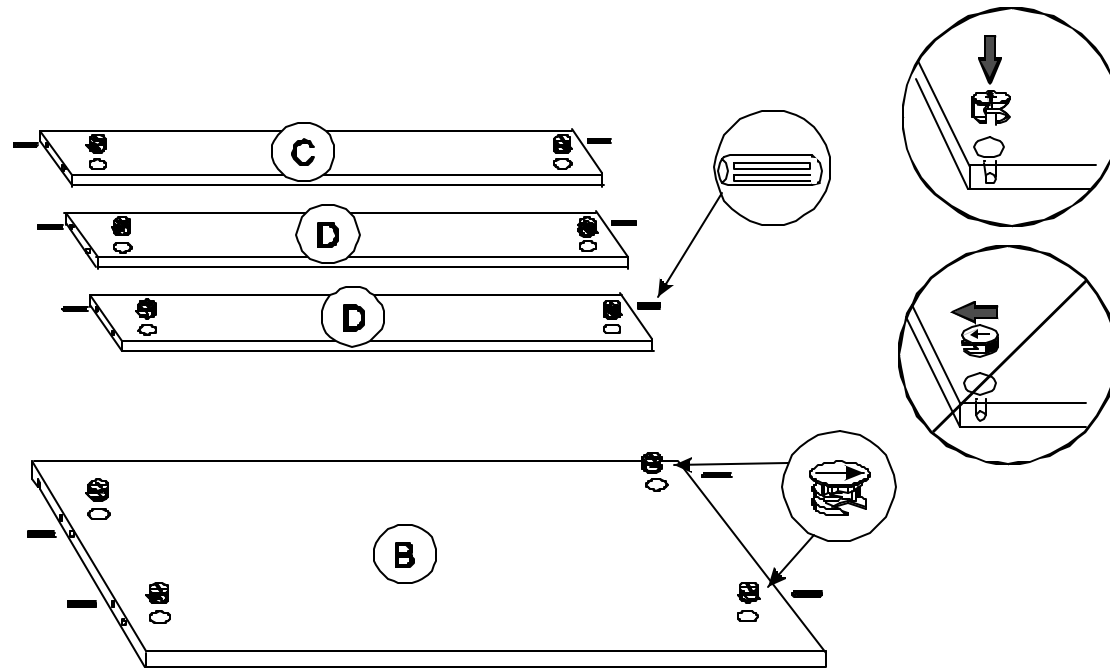

Components

 2-A GABLE	 1-B BASE ASSEMBLY SHELF
 1-C FRONTRAIL	 2-D BACKRAIL
 1-G ADJUSTABLE SHELF	 NOTE: Drawer Faces, Doors & Backboard come inside DOORPACK

1a Full Height Door(s)

 x 10  x 2 per door

1b Door/Drawer Combo

 x 10  x 2  x 4  x 2 per door

1c

3 Drawer Pots & Pans

2

1d

4 Drawer Bank

3

- B → A₁
- C → A₁
- D_{1&2} → A₁
- A₂ → B, C, D

4

 x 2

 x 2

6

5

7

Sink Face Attachment

x 2
05600015