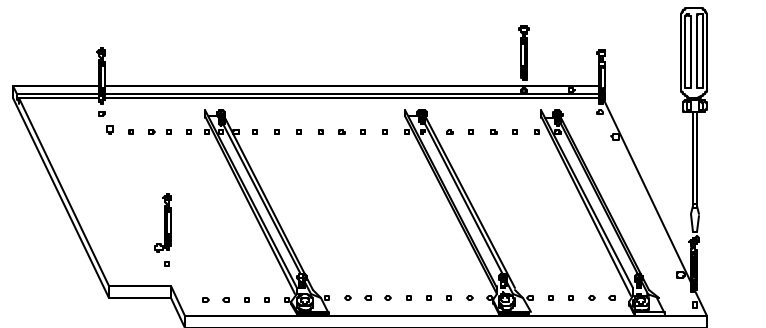

Components

 2-A GABLE	 1-B BASE ASSEMBLY SHELF
 1-C FRONTRAIL	 2-D BACKRAIL
 1-G ADJUSTABLE SHELF	 NOTE: Drawer Faces, Doors & Backboard come inside DOORPACK

1a Full Height Door(s)

 x 10  x 2 per door

1b Door/Drawer Combo

 x 10  x 2  x 4  x 2 per door

1c

3 Drawer Pots & Pans

2

1d

4 Drawer Bank

3

- B → A₁
- C → A₁
- D_{1&2} → A₁
- A₂ → B, C, D

4

 x 2

 x 2

6

5

7

Sink Face Attachment

x 2
05600015