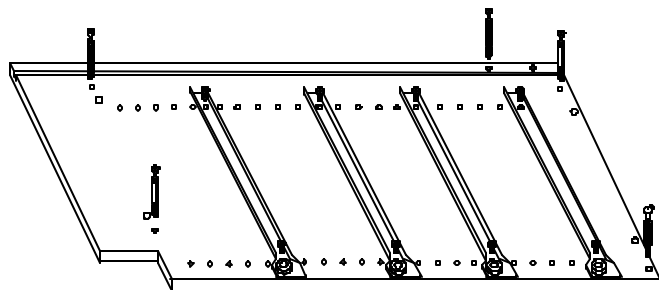

Components

 2-A GABLE	 1-B BASE ASSEMBLY SHELF
 1-C FRONTRAIL	 2-D BACKRAIL
 1-G ADJUSTABLE SHELF	 NOTE: Drawer Faces, Doors & Backboard come inside DOORPACK

1a Full Height Door(s)

 x 10  x 2 per door

1b Door/Drawer Combo

 x 10  x 2  x 4  x 2 per door

1c

3 Drawer Pots & Pans

2

1d

4 Drawer Bank

3

- B → A₁
- C → A₁
- D_{1&2} → A₁
- A₂ → B, C, D

4

 x 2

 x 2

6

5

7

Sink Face Attachment

x 2
05600015