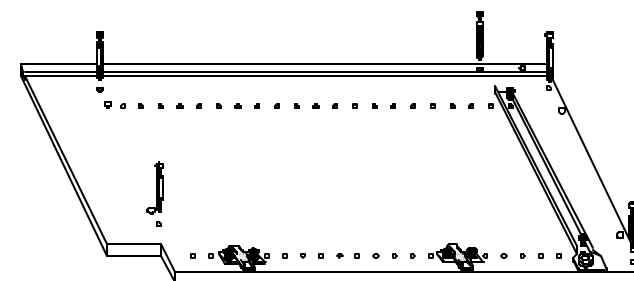

Components

 2-A GABLE	 1-B BASE ASSEMBLY SHELF
 1-C FRONTRAIL	 2-D BACKRAIL
 1-G ADJUSTABLE SHELF	 NOTE: Drawer Faces, Doors & Backboard come inside DOORPACK

1a Full Height Door(s)

 x 10  x 2 per door

1b Door/Drawer Combo

 x 10  x 2  x 4  x 2 per door

1c

3 Drawer Pots & Pans

2

1d

4 Drawer Bank

3

- B → A₁
- C → A₁
- D_{1&2} → A₁
- A₂ → B, C, D

4

 x 2

 x 2

6

5

7

Sink Face Attachment

x 2
05600015