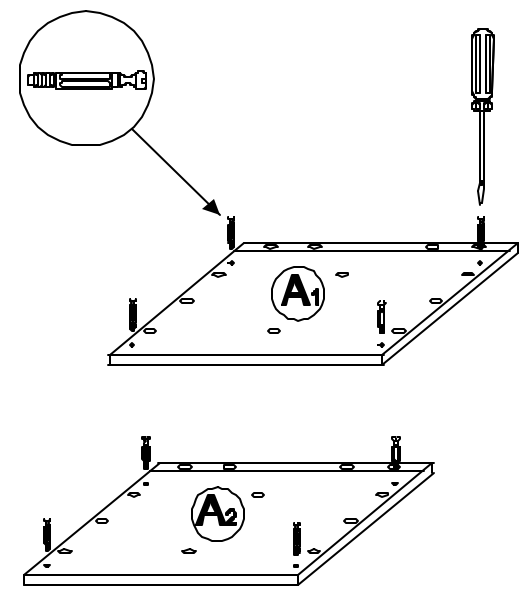

Assembly Instructions

Wine Rack Cabinet

 8	 8	 20	 40
05400005	05400025	05400015	05500010

 2-A	 2-B
GABLE	ASSEMBLY SHELF

 1-C	 10-D
MIDDLE FIXED SHELF	WINE RACK DIVIDER

 2-E	 1-F
SCREW RAILS	BACKBOARD

1

2

3

4

B1&2 → A1
C → A1

5

E1&2 → A1

F → B1&2,
A1

6

A2 → B1&2,
C,
E1&2