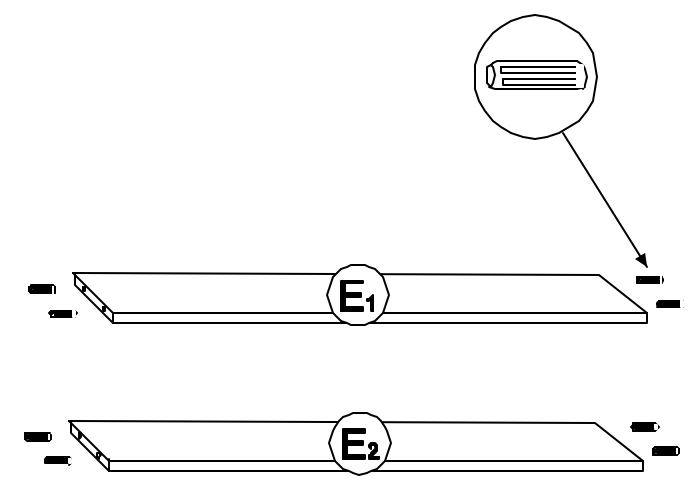

Assembly Instructions

Wine Rack Cabinet

 8	 8	 20	 40
05400005	05400025	05400015	05500010

 2-A	 2-B
GABLE	ASSEMBLY SHELF

 1-C	 10-D
MIDDLE FIXED SHELF	WINE RACK DIVIDER

 2-E	 1-F
SCREW RAILS	BACKBOARD

1

2

3

4

B1&2 → A1
C → A1

5

E1&2 → A1

F → B1&2,
A1

6

A2 → B1&2,
C,
E1&2

7

B1 x 10

C x 20

B2 x 10

8

Dx5 → B1,C

Dx5 → B2,C