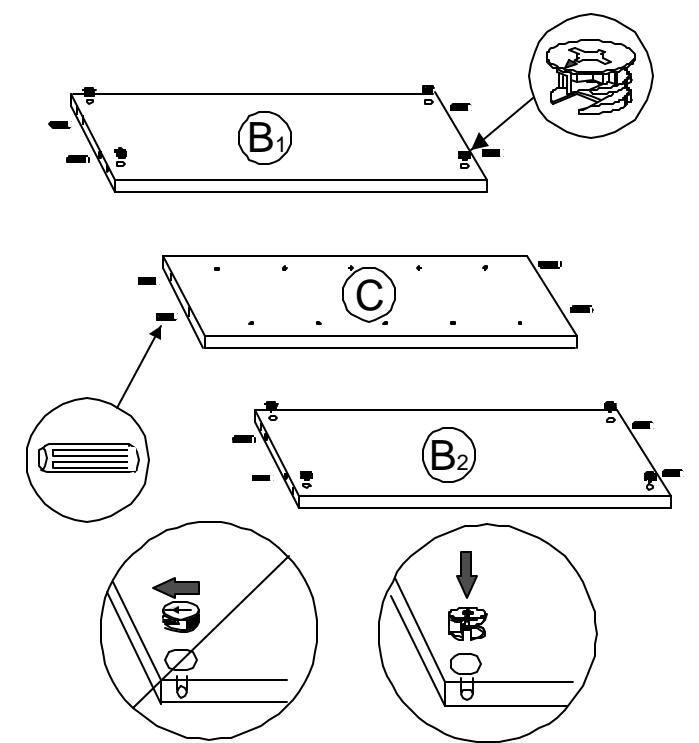

Assembly Instructions

Wine Rack Cabinet

 8	 8	 20	 40
05400005	05400025	05400015	05500010

 2-A	 2-B
GABLE	ASSEMBLY SHELF

 1-C	 10-D
MIDDLE FIXED SHELF	WINE RACK DIVIDER

 2-E	 1-F
SCREW RAILS	BACKBOARD

1

2

3

4

B1&2 → A1
C → A1

5

E1&2 → A1

F → B1&2,
A1

6

A2 → B1&2,
C,
E1&2

7

B1 x 10

C x 20

B2 x 10

8

Dx5 → B1,C

Dx5 → B2,C