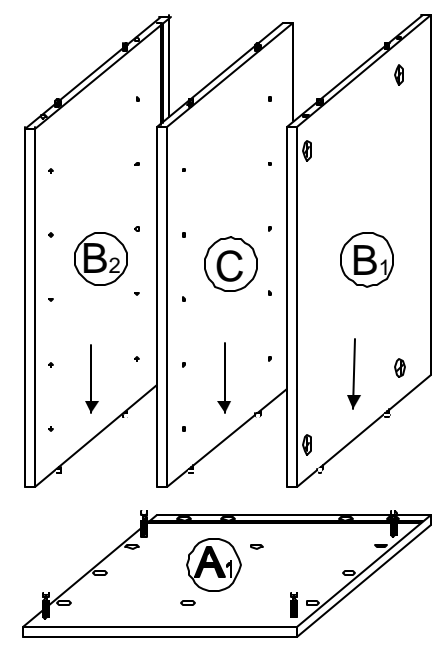

Assembly Instructions

Wine Rack Cabinet

 8	 8	 20	 40
05400005	05400025	05400015	05500010

 2-A	 2-B
GABLE	ASSEMBLY SHELF

 1-C	 10-D
MIDDLE FIXED SHELF	WINE RACK DIVIDER

 2-E	 1-F
SCREW RAILS	BACKBOARD

1

2

3

4

B1&2 → A1
C → A1

5

E1&2 → A1

F → B1&2,
A1

6

A2 → B1&2,
C,
E1&2