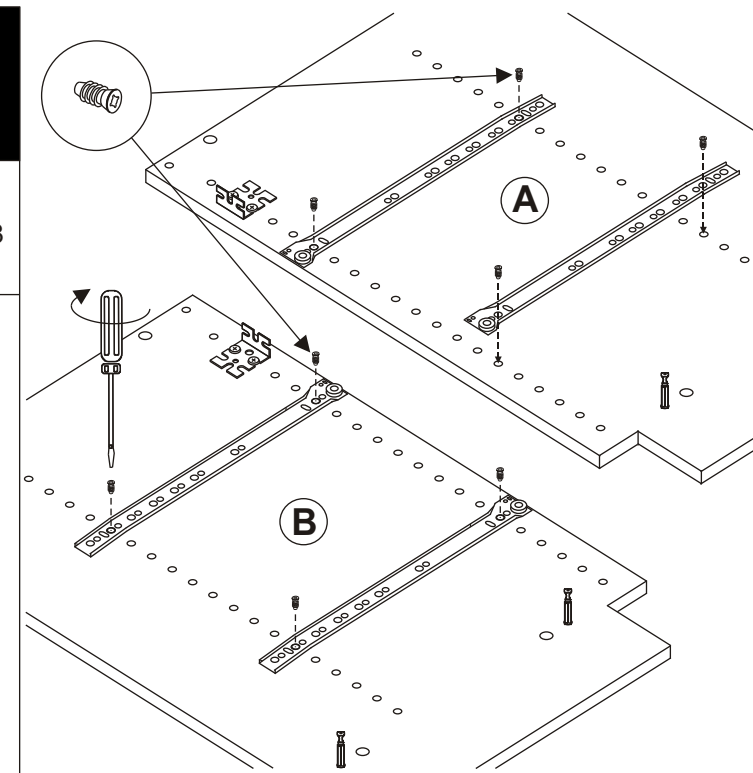

**1**

x 6

x 4

x 2

**2**

x 8

1  
**A**  
LEFT HAND GABLE

1  
**B**  
RIGHT HAND GABLE

1  
**C**  
ASSEMBLY SHELF

1  
**D**  
BACK RAIL

2  
**F**  
CENTER GABLE

4  
**I**  
DRAWER BOTTOM

4  
**J**  
DRAWER BACK

2  
**K**  
10" H DRAWER FACE

2  
**L**  
11" H DRAWER FACE

1  
**E**  
SUBPANEL

1  
**H**  
TOE KICK

2  
**G**  
HINGE STRIP

2  
**N**  
DOOR

1  
**M**

1  
**O**  
SINK FACE

(VSD48M1.2) P1 OF 5

3

 x 6