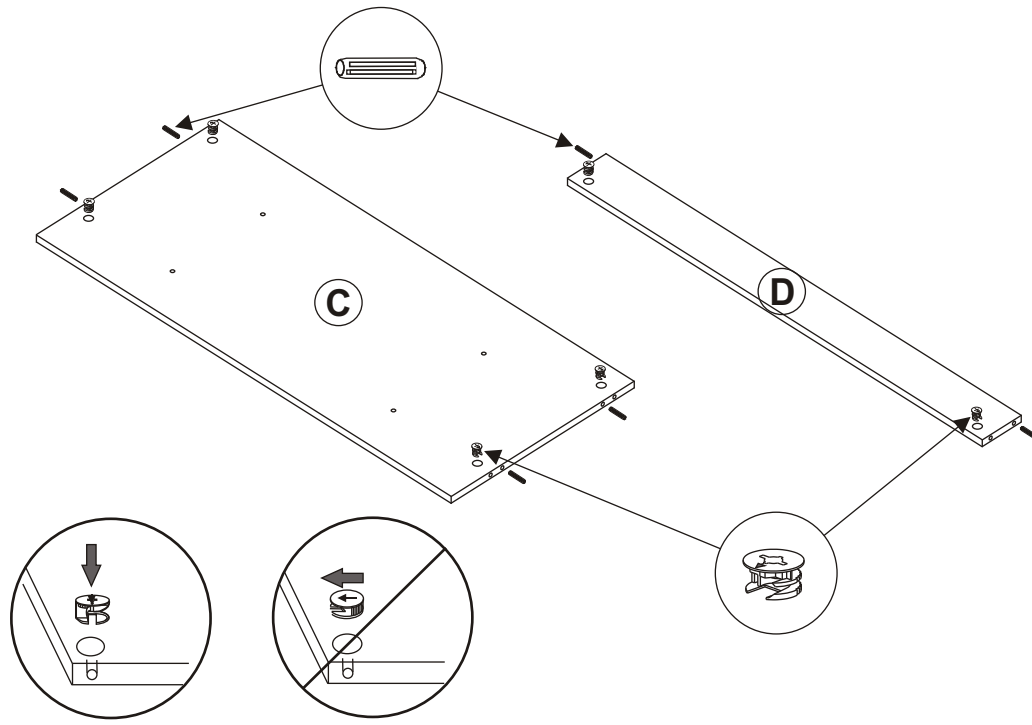

3

x 6

x 6

4

x 2

E → B
C → B
D → B

5

A → C, D & E

6

x 2