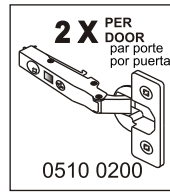

ADVANTAGEONE

Assembly Instructions

Instructions D'Assemblée
Instrucciones de asamblea

Soft Close Door Upgrade

Mise à niveau de fermer la porte souple
Cierre la puerta suave Upgrade

A

WARNING: Place panel on a clean smooth surface to avoid damage to panel front while installing hardware.